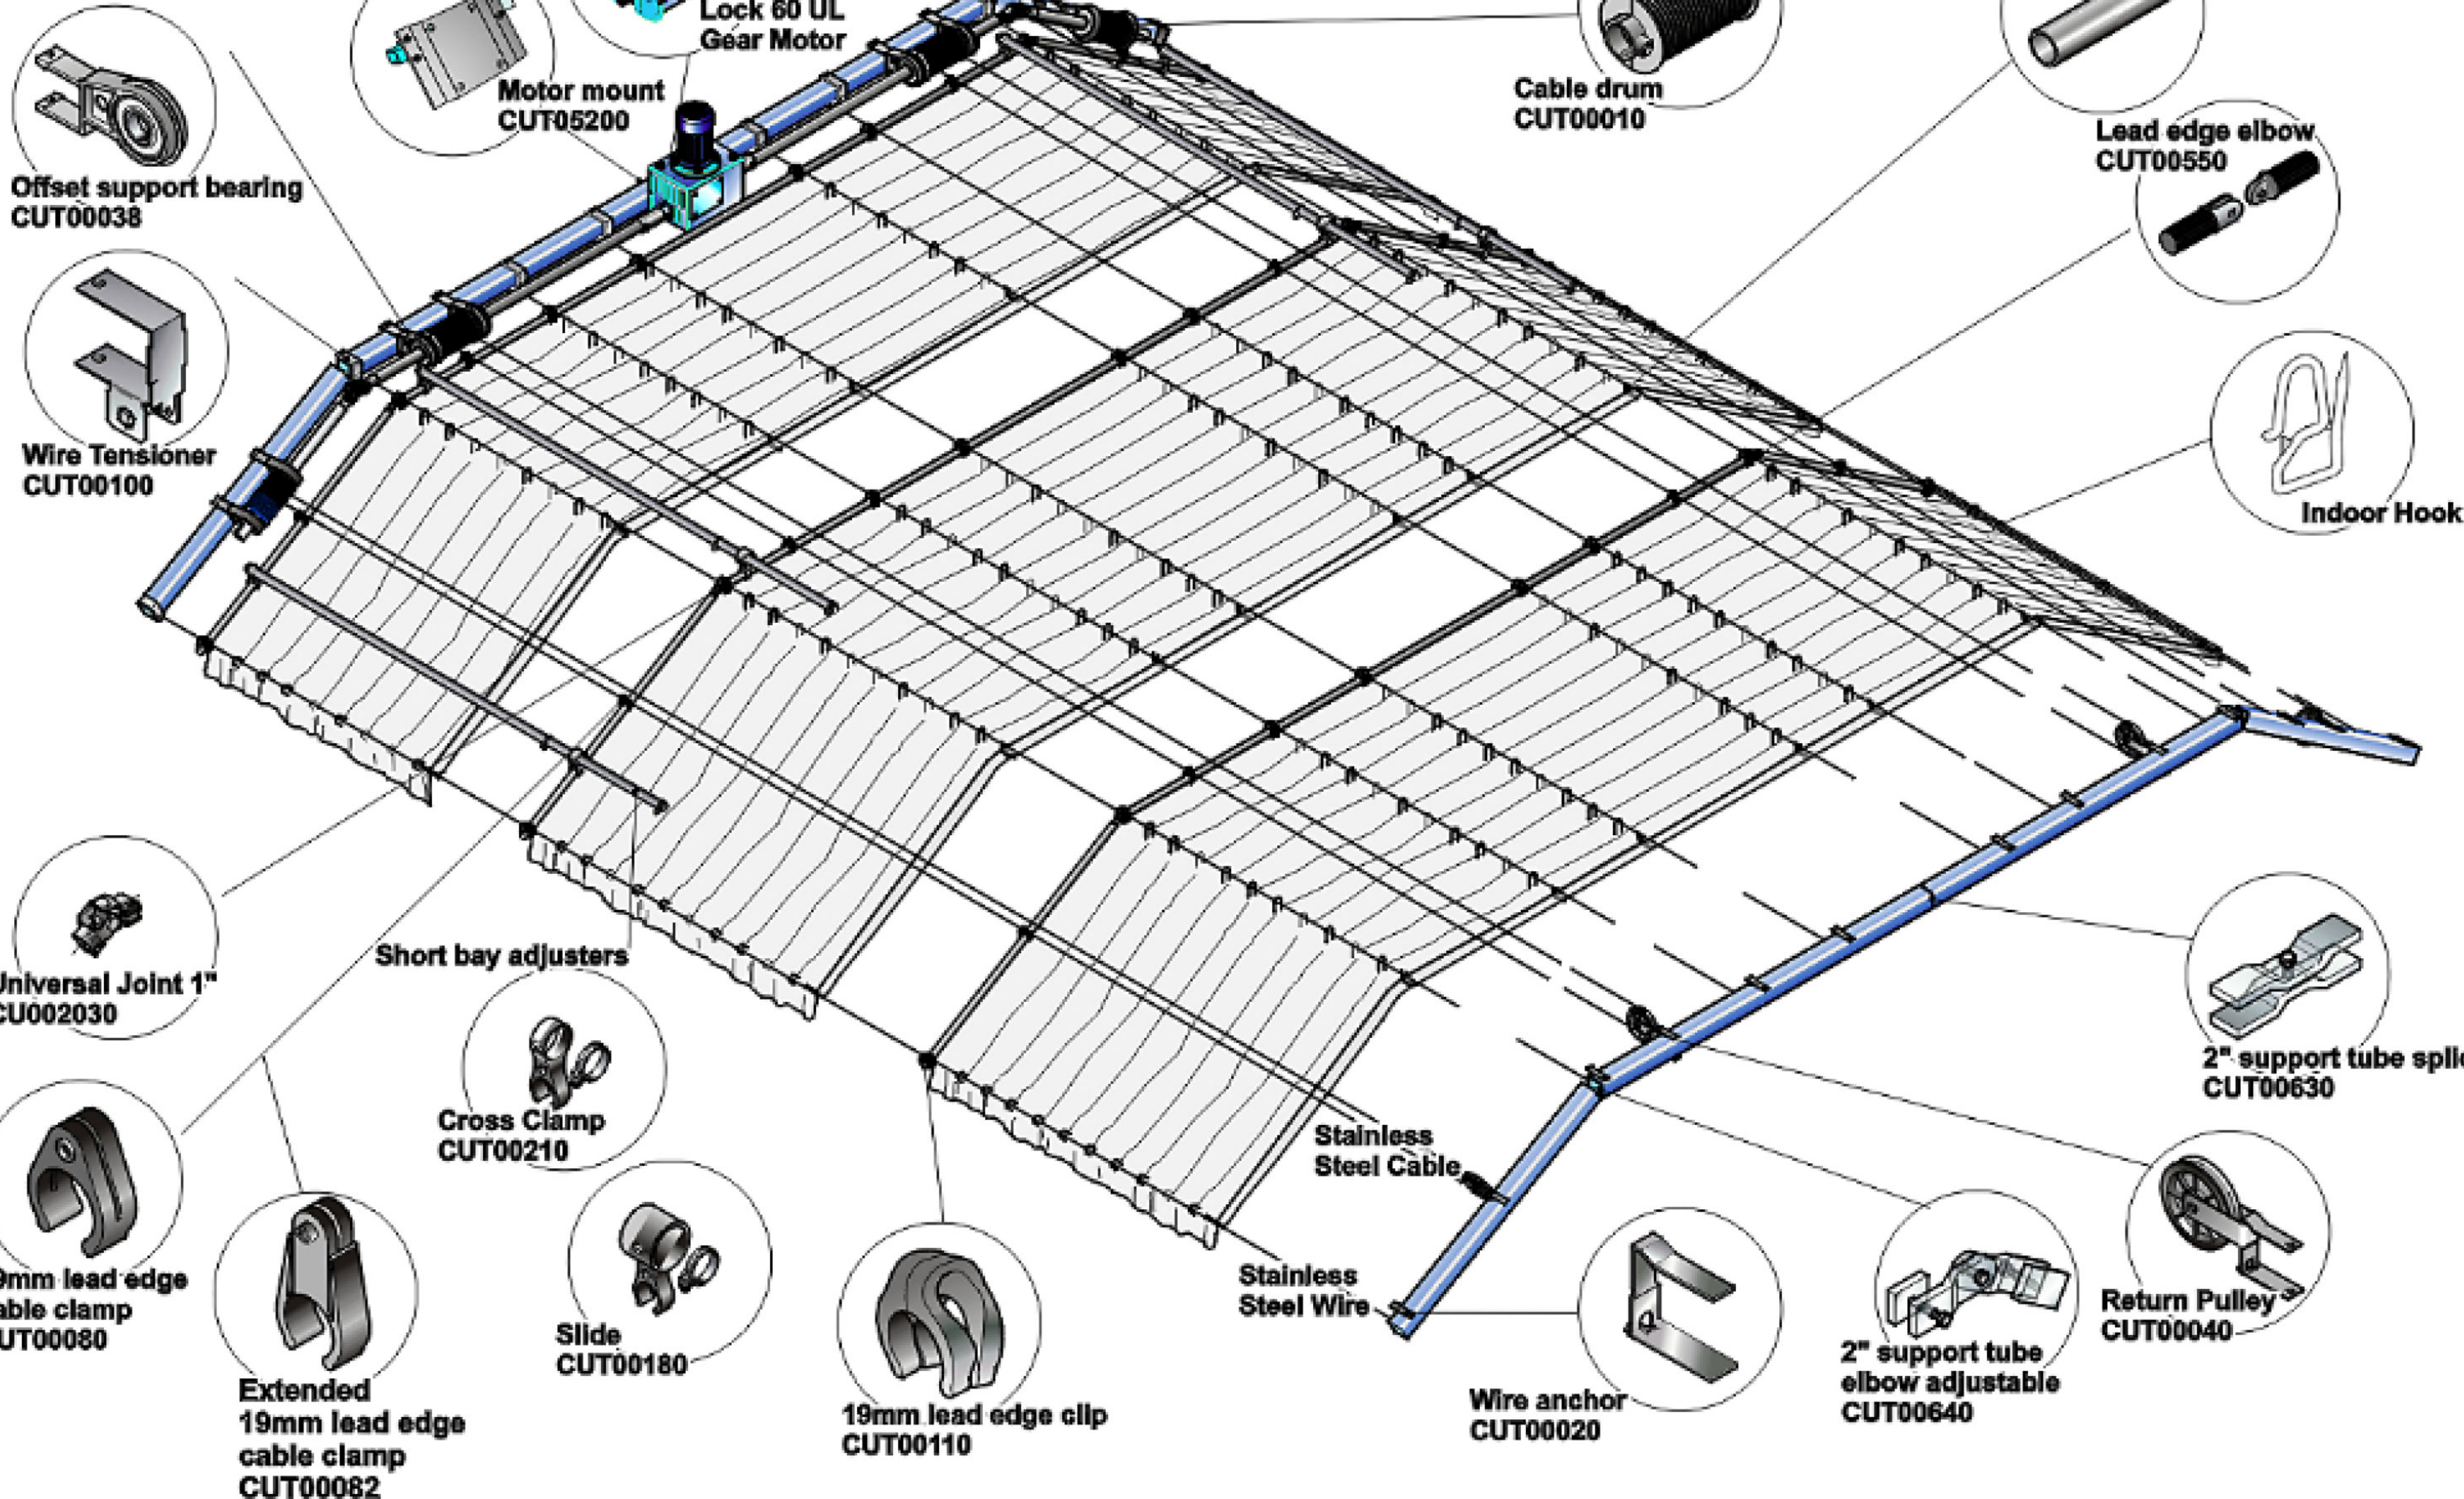

# StrataScreen™ : slope-flat-slope widespan curtain system

# CirraScreen™ Systems: push-pull flat curtain systems

19mm Aluminum  
Leading Edge  
A8870288

Leading Edge Splice  
CUT00500

Indoor hook  
CR001190

Rack Connector

Telescoping  
Tube Assembly

wire support  
CUT00020

diabolo roll  
CUT00169

gearmotor

1.315 in  
galvanized  
steel shafting

pinion gear  
V0000140

19mm clamp  
CUT00115

4 bearing  
shaft hanger  
CUT00034

table clamp  
(short) CUT00910

Lead Edge  
Suspension  
Clip 19mm

Trailing Edge Clip