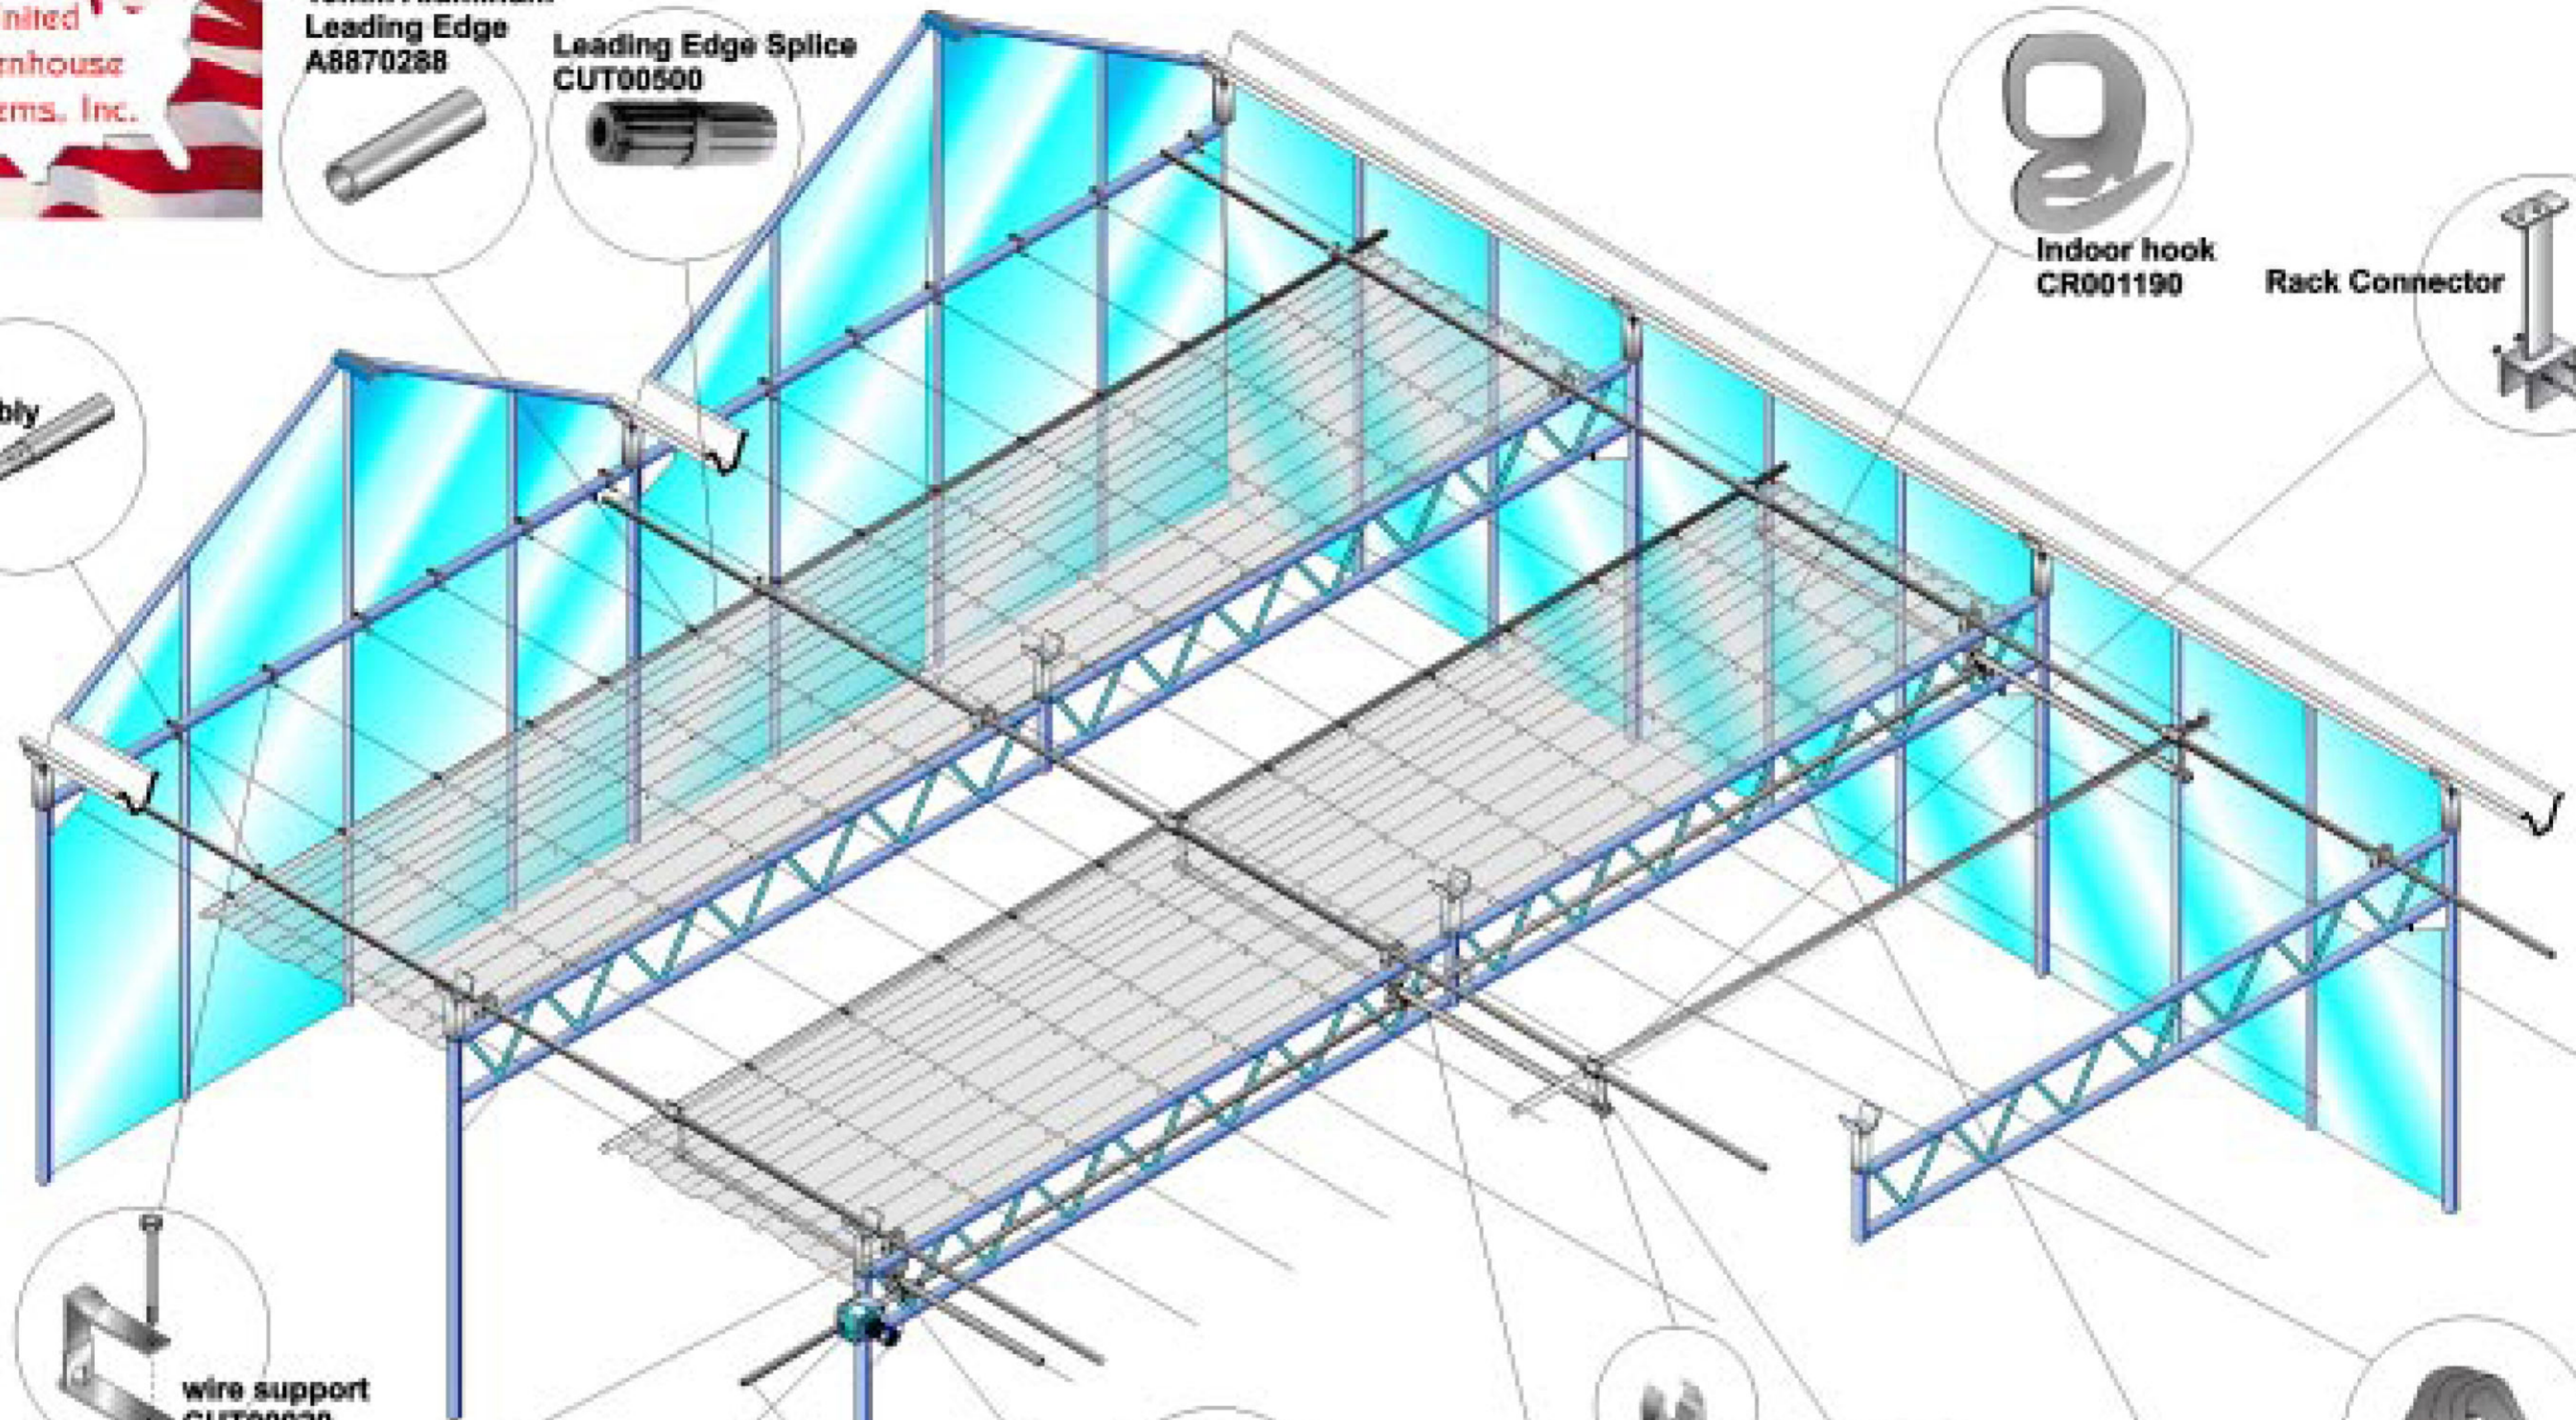

# StrataScreen™ : slope-flat-slope widespan curtain system

# CirraScreen™ Systems: push-pull flat curtain systems

19mm Aluminum  
Leading Edge  
A8870288

Leading Edge Splice  
CUT00500

Indoor hook  
CR001190

Rack Connector

Telescoping  
Tube Assembly

wire support  
CUT00020

diabolo roll  
CUT00169

gearmotor

1.315 in  
galvanized  
steel shafting

pinion gear  
V0000140

19mm clamp  
CUT00115

4 bearing  
shaft hanger  
CUT00034

table clamp  
(short) CUT00910

Lead Edge  
Suspension  
Clip 19mm

Trailing Edge Clip