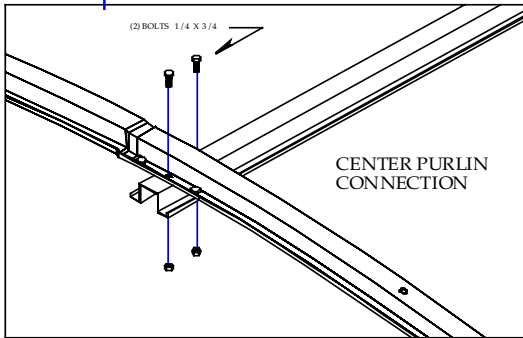

Visit our Website at
www.unitedgreenhouse.com

Bolt on Purlins

Optional Endwall Framing

**United
Greenhouse
Systems, Inc.**
offers a complete line of
accessories including:
Exhaust Fans, Cooling
Systems, Roll-up
sidewalls,
Benches, Doors and
Control Systems.