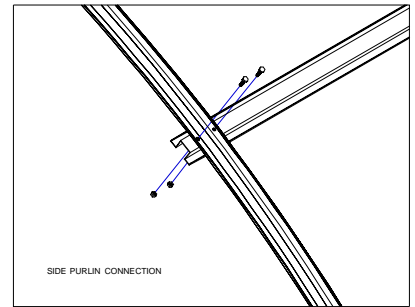

Visit our Website at
www.unitedgreenhouse.com

Bolt on Purlins

Optional Endwall Framing

**United
Greenhouse
Systems, Inc.**
offers a complete line of
accessories including:
Exhaust Fans, Cooling
Systems, Roll-up
sidewalls,
Benches, Doors and
Control Systems.