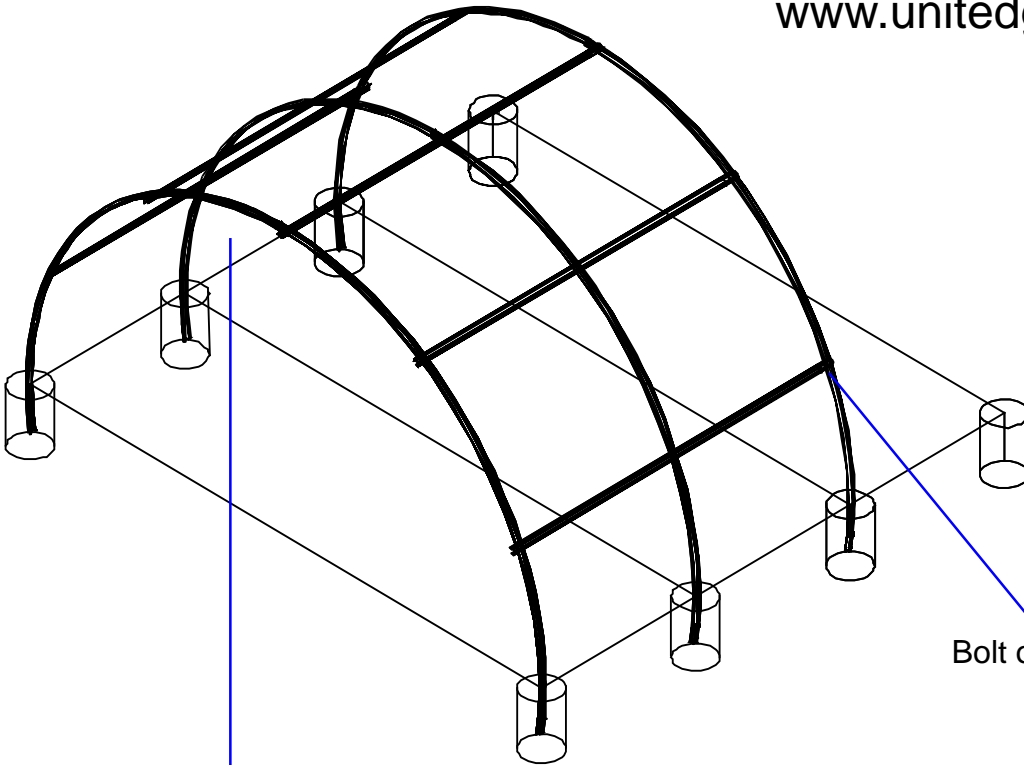

Visit our Website at
www.unitedgreenhouse.com

Bolt on Purlins