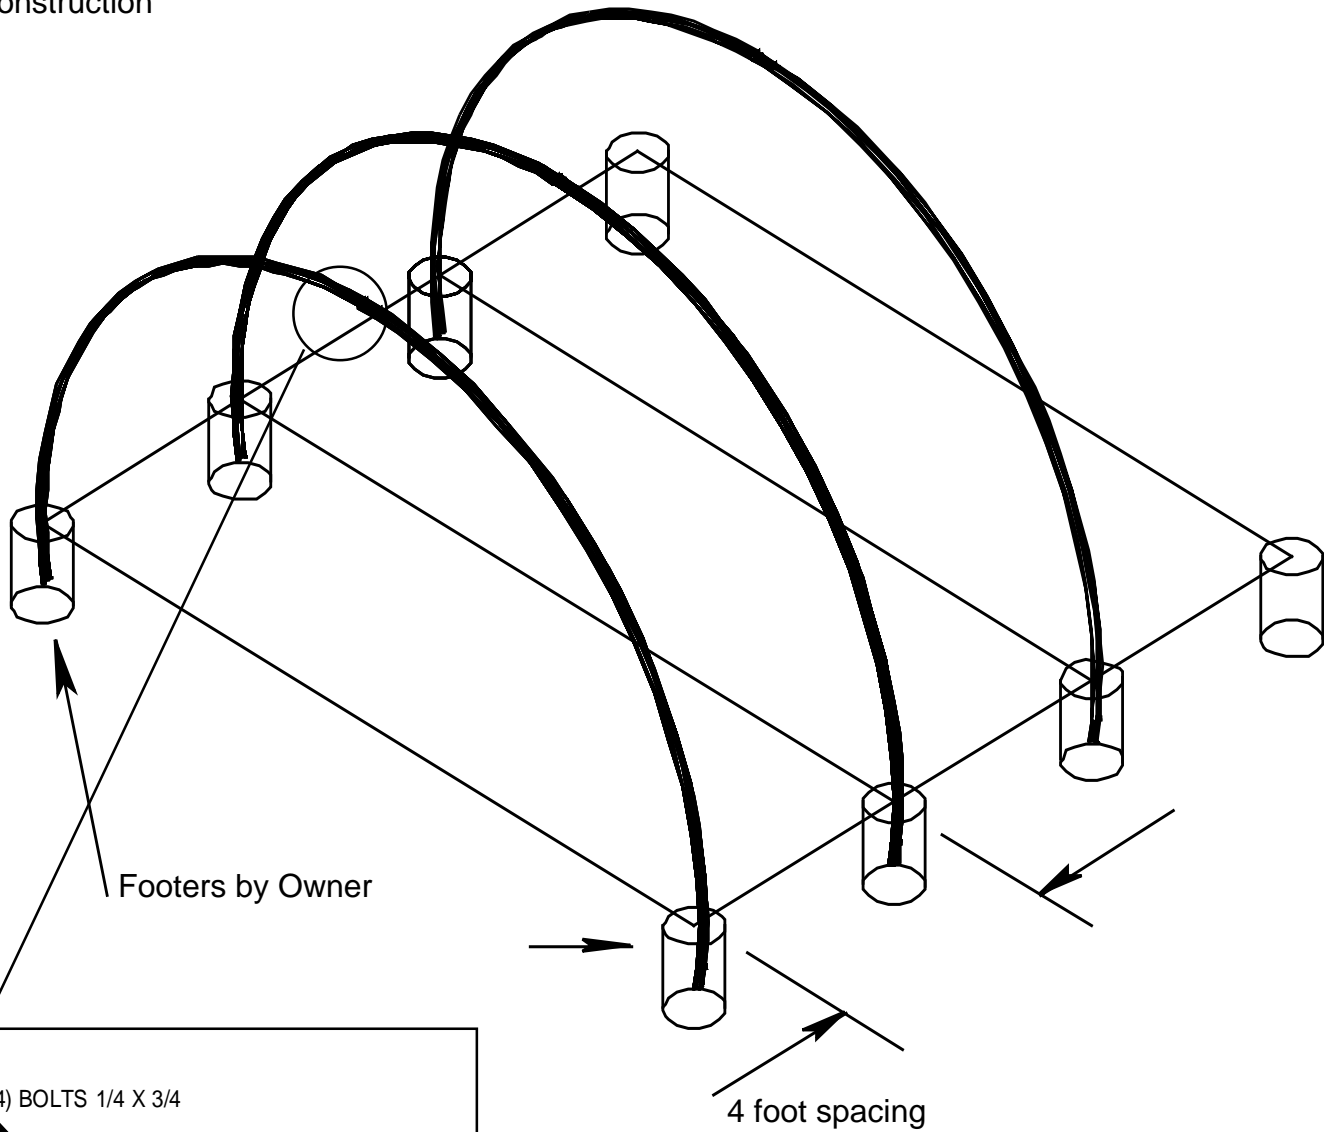

The Pioneer™

provides a roll-formed steel structure that gives maximum strength per dollar:

- Built-in condensation removal channels
- Roll formed structure for superior strength
- Easy expansion capabilities
- Arch shape promotes faster run off of rain and condensation
- Glazing in single-poly, double-poly or shade cloth
- Aluminum finish trim available for corners and gables
- Bolt together construction

Visit our Website at
www.unitedgreenhouse.com

Bolt on Purlins

Optional Endwall Framing

**United
Greenhouse
Systems, Inc.**
offers a complete line of
accessories including:
Exhaust Fans, Cooling
Systems, Roll-up
sidewalls,
Benches, Doors and
Control Systems.