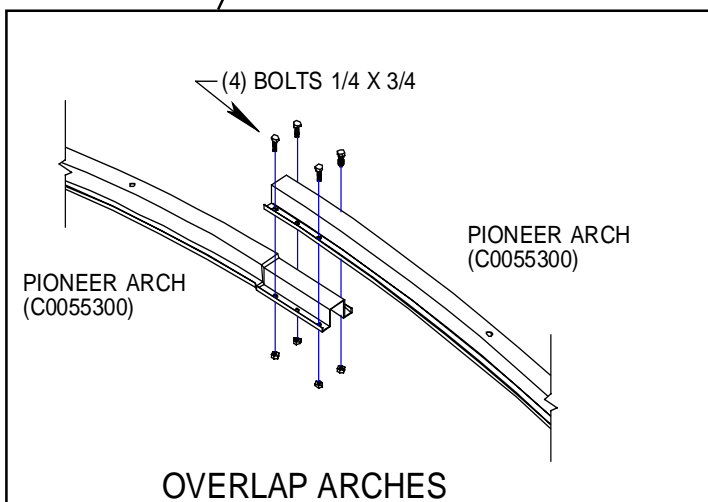

The Pioneer™

provides a roll-formed steel structure that gives maximum strength per dollar:

- Built-in condensation removal channels
- Roll formed structure for superior strength
- Easy expansion capabilities
- Arch shape promotes faster run off of rain and condensation
- Glazing in single-poly, double-poly or shade cloth
- Aluminum finish trim available for corners and gables
- Bolt together construction