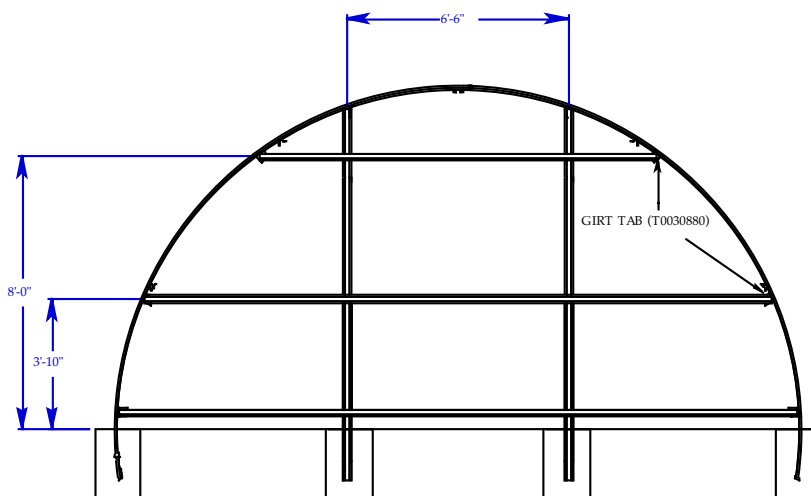

Optional Endwall Framing

**United
Greenhouse
Systems, Inc.**
offers a complete line of
accessories including:
Exhaust Fans, Cooling
Systems, Roll-up
sidewalls,
Benches, Doors and
Control Systems.